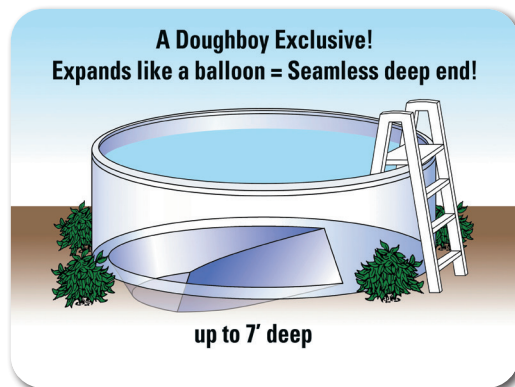

A Size For Any Backyard

An excellent assortment of pool sizes to perfectly match your backyard.

Round	Oval
12' • 16'	20' x 12' • 24' x 12'
18' • 21'	28' x 12' • 32' x 12'
24' • 28'	24' x 16' • 28' x 16'
	32' x 16' • 34' x 18'
	38' x 18' • 41' x 21'

By special order: 40' x 16' and 44' x 12'

IMPORTANT: The "No Diving" and other Warning signage provided must be installed on each pool as indicated in the instructions provided.

NOTE: In some photos of the pools in the brochure (or website), the "No Diving" and other Warning signage may not be visible, such Warning Signage must be installed as indicated in the instructions provided.

Hollowell Industries, Inc. stands behind every product we produce pursuant to those representations which are stated in our written warranties. Your dealer/builder/installer/contractor is an independent business and not an agent/representative or employee of Hollowell Industries, Inc. We cannot and do not accept any responsibility for any representations, statements or contracts made by any dealer/builder/installer or contractor.

Visit our website at www.doughboypools.com

Doughboy Recreational • 315 N Sebastian • West Helena, AR 72390 • 870-572-3466