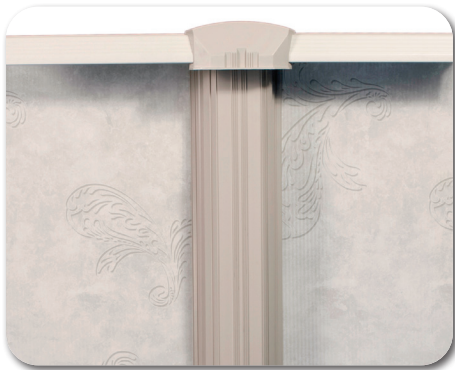

Soothing and Beautiful

- **6" resin verticals.**
The wide verticals give this graceful pool a strong frame that features all of the beauty and benefits of resin materials.
- **Flared 6 1/2" resin top rails.**
Sleek 6 1/2" resin top rails are the perfect touch for the relaxing design of the Autumn Breeze wall.
- **Available in 52" side wall.**
- **35 year warranty on all components.**