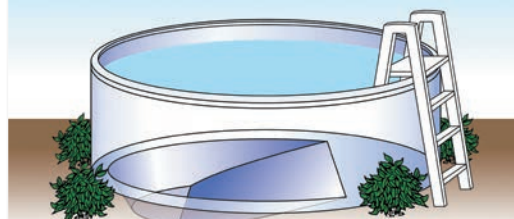

up to 7' deep

A Size For Any Backyard

An excellent assortment of pool sizes to perfectly match your backyard.

Round

12' • 16'
18' • 21'
24' • 28'
32'

Oval

20' x 12' • 24' x 12' • 28' x 12'
32' x 12' • 24' x 16' • 28' x 16'
32' x 16' • 34' x 18' • 38' x 18'
41' x 21'

By special order: 40' x 16' and 44' x 21'

Important: Doughboy policy requires all Doughboy pools be installed with a Doughboy liner to guarantee warranty. Misuse of your pool may result in crippling injury and/or other dangers to life and health. Do not dive or jump. Do not use slides, diving boards, or any other platform or object which can be used for improper pool entry. Use only an above-ground swimming pool ladder to enter or exit your pool. It is your responsibility to secure your pool against unauthorized, unsupervised or unintentional entry.

Change of Design: Doughboy Recreational expressly reserves the right to change or modify the design and construction of any product in due course of our manufacturing without incurring any obligation or liability to furnish or install such changes or modifications on products previously or subsequently sold.

Doughboy Recreational is in no way affiliated with any professional pool installer. If you have the pool installed by others, please supervise to be sure they comply with proper installation techniques as shown.

Visit our website at www.doughboypools.com

Doughboy Recreational • 315 N Sebastian • West Helena, AR 72390 • 866-DOUGHBOY