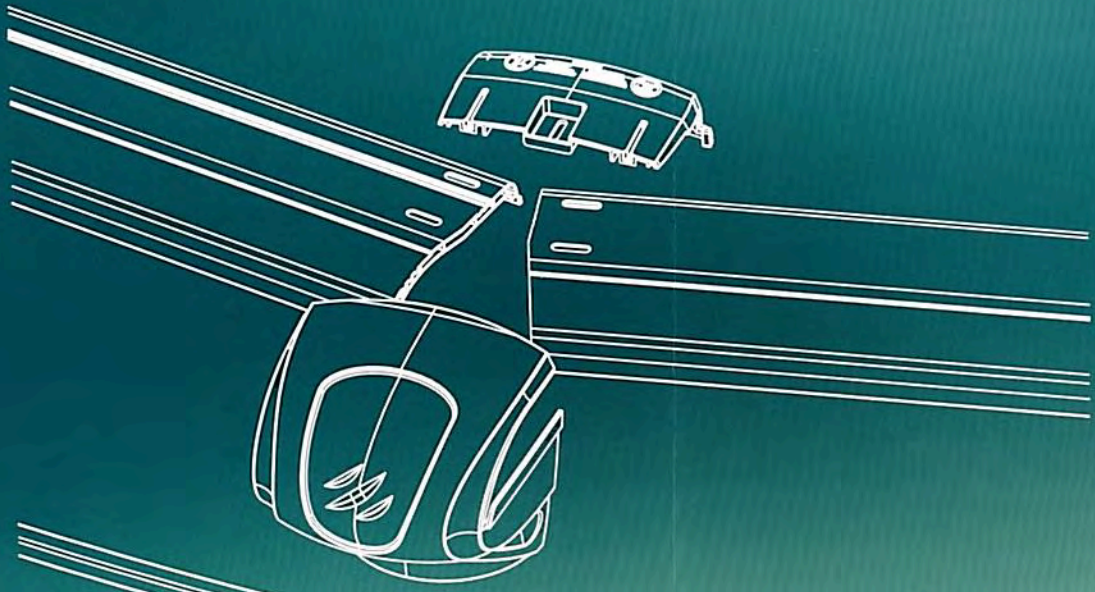

Easy to assemble

Durable and supportive,
the uprights are coated
with a protective finish.