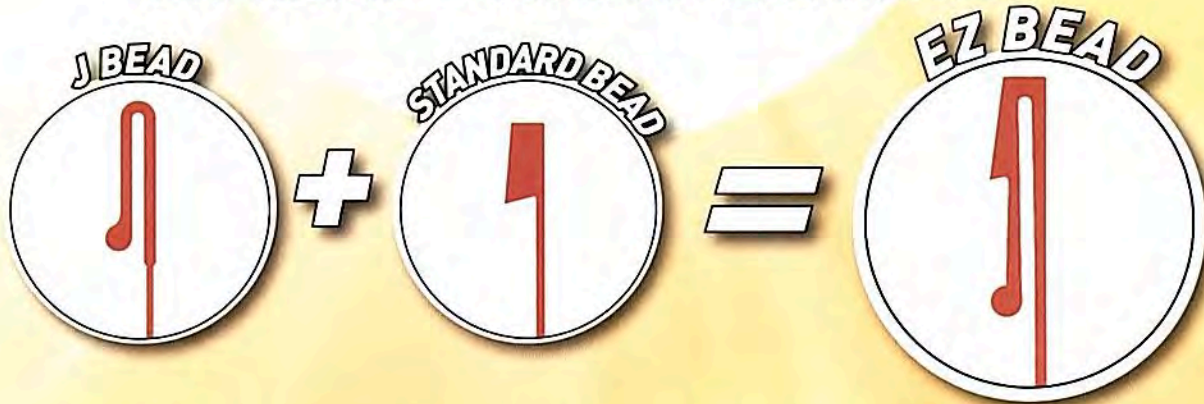

EZ BEAD

ONE BEAD = TWO APPLICATIONS

EZ Bead is easy to use, no folding, unfolding or zipping off.

Utilize the EZ Bead like a J Bead, and hang it directly over the pool wall. (Fig 1) No bead receiver needed.

When your pool has a standard bead track, use the EZ Bead to slip right into the channel at the top of the pool wall. (Fig 2)

Our EZ Bead style of beading is two beads in one, it can be used as a J-Bead and hang over the pool wall, or as a Standard Bead and slide into the bead receiver on the top of the pool.