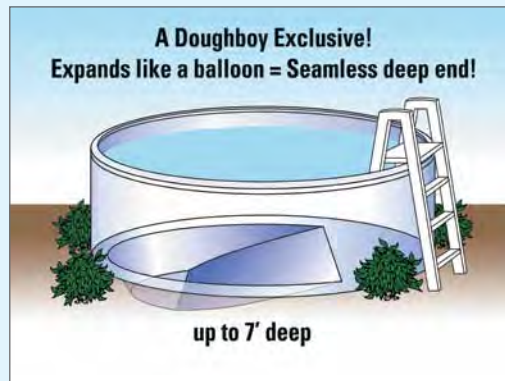

A Size For Any Backyard

An excellent assortment of pool sizes to perfectly match your backyard.

Round

12' • 16'
18' • 21'
24' • 28'

Oval

20' x 12' • 24' x 12'
32' x 12' • 24' x 16'
28' x 16' • 32' x 16'

Important: Misuse of your pool may result in crippling injury and/or other dangers to life and health. Do not dive or jump. Do not use slides, diving boards, or any other platform or object which can be used for improper pool entry. Use only an above-ground swimming pool ladder to enter or exit your pool. It is your responsibility to secure your pool against unauthorized, unsupervised or unintentional entry.

Change of Design: Doughboy Recreational expressly reserves the right to change or modify the design and construction of any product in due course of our manufacturing without incurring any obligation or liability to furnish or install such changes or modifications on products previously or subsequently sold.

Doughboy Recreational is in no way affiliated with any professional pool installer. If you have the pool installed by others, please supervise to be sure they comply with proper installation techniques as shown.

Visit our website at www.doughboypools.com

Doughboy Recreational • 315 N Sebastian • West Helena, AR 72390 • 866-DOUGHBOY