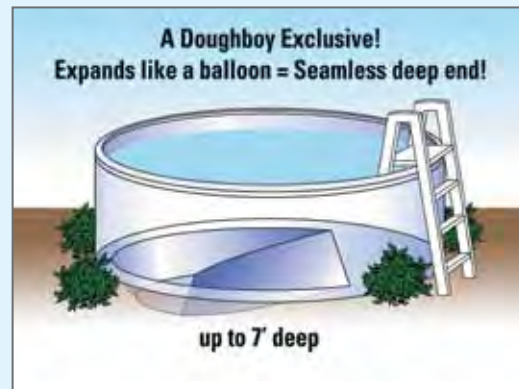

A Size For Any Backyard

An excellent assortment of pool sizes to perfectly match your backyard.

Round

12' • 16'
18' • 21'
24' • 28'
32'

Oval

20' x 12' • 24' x 12' • 28' x 12'
32' x 12' • 24' x 16' • 28' x 16'
32' x 16' • 34' x 18' • 38' x 18'
41' x 21'

By special order: 40' x 16' and 44' x 12'

Visit our website at www.doughboypools.com

Doughboy Recreational • 315 N Sebastian • West Helena, AR 72390 • 866-DOUGHBOY