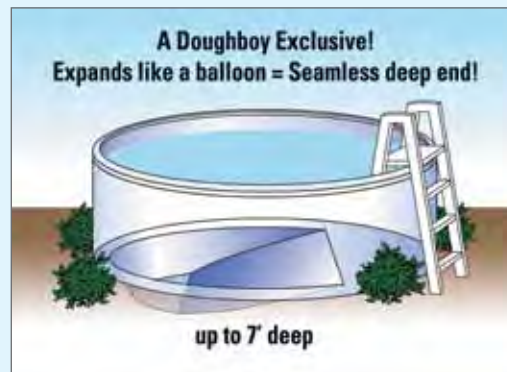

A Size For Any Backyard

An excellent assortment of pool sizes to perfectly match your backyard.

Round	Oval
12' • 16'	20' x 12' • 24' x 12' • 28' x 12'
18' • 21'	32' x 12' • 24' x 16' • 28' x 16'
24' • 28'	32' x 16' • 34' x 18' • 38' x 18'
32'	41' x 21'

By special order: 40' x 16' and 44' x 12'

Important: Misuse of your pool may result in crippling injury and/or other dangers to life and health. Do not dive or jump. Do not use slides, diving boards, or any other platform or object which can be used for improper pool entry. Use only an above-ground swimming pool ladder to enter or exit your pool. It is your responsibility to secure your pool against unauthorized, unsupervised or unintentional entry.

Change of Design: Doughboy Recreational expressly reserves the right to change or modify the design and construction of any product in due course of our manufacturing without incurring any obligation or liability to furnish or install such changes or modifications on products previously or subsequently sold.

Doughboy Recreational is in no way affiliated with any professional pool installer. If you have the pool installed by others, please supervise to be sure they comply with proper installation techniques as shown.

Visit our website at www.doughboypools.com

Doughboy Recreational • 315 N Sebastian • West Helena, AR 72390 • 866-DOUGHBOY