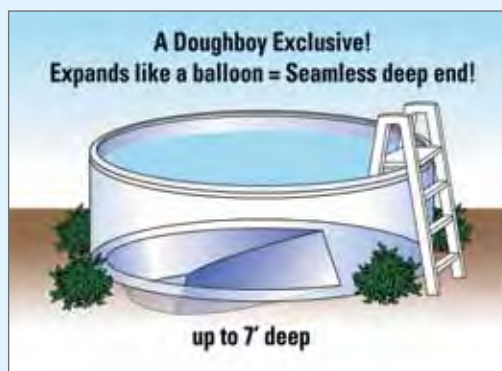

Liner Exclusives

The only above-ground pool manufacturer that produces virgin-vinyl liner material made to original Doughboy specifications. Liners are available in a variety of patterns.

- **Exclusive "True" Expandable Liners** increase pool depth up to 7 feet with an optional Special-Purpose Deep Swimming Area for underwater swimming only.
- **Exclusive Therma-Seal™ Technology.**
  This proprietary fusion method provides superior sealing for maximum durability and quality. Unmatched in the industry. We are so confident with this process that we cover the seams of our liners 100% for a lifetime.