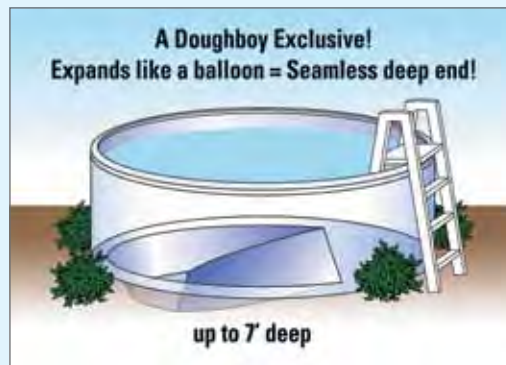

A Size For Any Backyard

An excellent assortment of pool sizes to perfectly match your backyard.

Round

12' • 16'
18' • 21'
24' • 28'

Oval

20' x 12' • 24' x 12' • 28' x 12'
24' x 16' • 28' x 16' • 32' x 16'
34' x 18' • 38' x 18' • 41' x 21'

Important: Misuse of your pool may result in crippling injury and/or other dangers to life and health. Do not dive or jump. Do not use slides, diving boards, or any other platform or object which can be used for improper pool entry. Use only an above-ground swimming pool ladder to enter or exit your pool. It is your responsibility to secure your pool against unauthorized, unsupervised or unintentional entry.

Change of Design: Doughboy Recreational expressly reserves the right to change or modify the design and construction of any product in due course of our manufacturing without incurring any obligation or liability to furnish or install such changes or modifications on products previously or subsequently sold.

Doughboy Recreational is in no way affiliated with any professional pool installer. If you have the pool installed by others, please supervise to be sure they comply with proper installation techniques as shown.

Visit our website at www.doughboypools.com

Doughboy Recreational • 315 N Sebastian • West Helena, AR 72390 • 866-DOUGHBOY