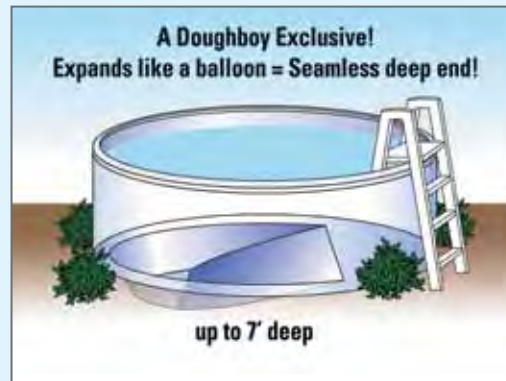

A Size For Any Backyard

An excellent assortment of pool sizes to perfectly match your backyard.

Round	Oval
12' • 16'	20' x 12' • 24' x 12'
18' • 21'	28' x 12' • 32' x 12'
24' • 28'	24' x 16' • 28' x 16'
	32' x 16' • 34' x 18'
	38' x 18' • 41' x 21'

By special order: 40' x 16' and 44' x 12'

Important: Misuse of your pool may result in crippling injury and/or other dangers to life and health. Do not dive or jump. Do not use slides, diving boards, or any other platform or object which can be used for improper pool entry. Use only an above-ground swimming pool ladder to enter or exit your pool. It is your responsibility to secure your pool against unauthorized, unsupervised or unintentional entry.

Change of Design: Doughboy Recreational expressly reserves the right to change or modify the design and construction of any product in due course of our manufacturing without incurring any obligation or liability to furnish or install such changes or modifications on products previously or subsequently sold.

Doughboy Recreational is in no way affiliated with any professional pool installer. If you have the pool installed by others, please supervise to be sure they comply with proper installation techniques as shown.

Visit our website at www.doughboypools.com

Doughboy Recreational • 315 N Sebastian • West Helena, AR 72390 • 866-DOUGHBOY