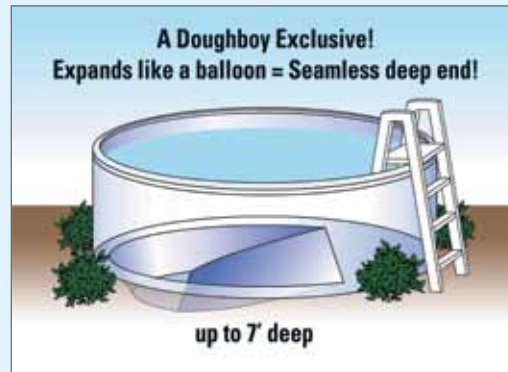

A Size For Any Backyard

An excellent assortment of pool sizes to perfectly match your backyard.

Round	Oval
12' • 16'	20' x 12' • 24' x 12' • 28' x 12'
18' • 21'	32' x 12' • 24' x 16' • 28' x 16'
24' • 28'	32' x 16' • 34' x 18' • 38' x 18'
32'	41' x 21'

By special order: 40' x 16' and 44' x 12'

Important: Misuse of your pool may result in crippling injury and/or other dangers to life and health. Do not dive or jump. Do not use slides, diving boards, or any other platform or object which can be used for improper pool entry. Use only an above-ground swimming pool ladder to enter or exit your pool. It is your responsibility to secure your pool against unauthorized, unsupervised or unintentional entry.

Change of Design: Doughboy Recreational expressly reserves the right to change or modify the design and construction of any product in due course of our manufacturing without incurring any obligation or liability to furnish or install such changes or modifications on products previously or subsequently sold.

Doughboy Recreational is in no way affiliated with any professional pool installer. If you have the pool installed by others, please supervise to be sure they comply with proper installation techniques as shown.

Visit our website at www.doughboypools.com

Doughboy Recreational • 315 N Sebastian • West Helena, AR 72390 • 866-DOUGHBOY