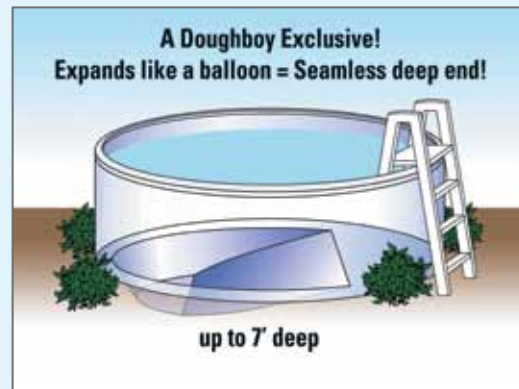

A Size For Any Backyard

An excellent assortment of pool sizes to perfectly match your backyard.

Round

12' • 16'
18' • 21'
24' • 28'
32'

Oval

20' x 12' • 24' x 12' • 28' x 12'
32' x 12' • 24' x 16' • 28' x 16'
32' x 16' • 34' x 18' • 38' x 18'
41' x 21'

By special order: 40' x 16' and 44' x 12'

Visit our website at www.doughboypools.com

Doughboy Recreational • 315 N Sebastian • West Helena, AR 72390 • 866-DOUGHBOY